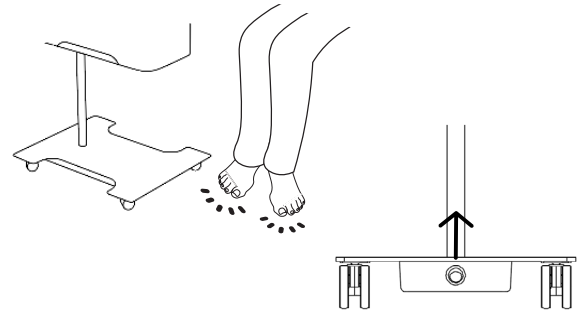

COLOUR

Both versions of the buddy have a bronze-coloured metal frame in RAL colour 1035 and also have a solid beech shelf.