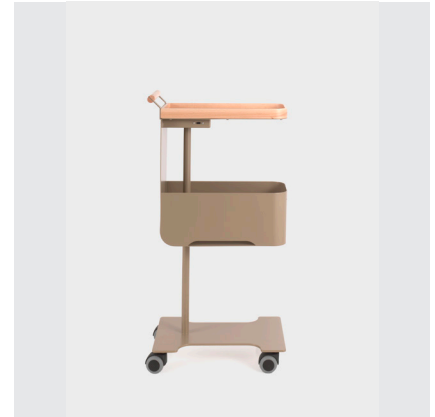

Buddy

The perfect Buddy in your living room or bedroom

A mobile table that follows you closely. At least if you like. Buddy is very agile with its small wheels. A handy companion in your living room or bedroom, as a side table or bedside table.

Timeless design

Thanks to its bronze metal look, Buddy has a contemporary and modern appearance. If you opt for the Buddy, you can enjoy an extra wooden shelf, in addition to the metal storage compartment, a handy reading lamp and a USB port for charging your smartphone or tablet.

The automatic foot lights switch on easily when motion is detected in low light and provide discreet low lighting to move through a room in the dark safely.

Practical accessories

Buddy is so much more than a classic side table. With intelligence functions, it does its name justice and becomes your regular partner in bed or with your design lounge chair.

- integrated reading lamp
- foot light with automatic detection
- solid beech shelf
- USB port

MODEL

BUDDY X

The Buddy X version features a reading lamp and automatic foot lighting. This version also features a solid beech top shelf. The Buddy X has a USB port on the sides of the top shelf.