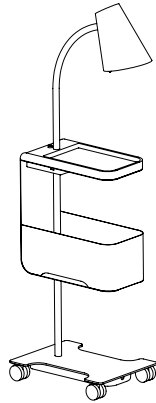

Timeless design

Thanks to its bronze metal look, Buddy has a contemporary and modern appearance. If you opt for the Buddy, you can enjoy an extra wooden shelf, in addition to the metal storage compartment, a handy reading lamp and a USB port for charging your smartphone or tablet.

The automatic foot lights switch on easily when motion is detected in low light and provide discreet low lighting to move through a room in the dark safely.

Practical accessories

Buddy is so much more than a classic side table. With intelligence functions, it does its name justice and becomes your regular partner in bed or with your design lounge chair.

- integrated reading lamp
- foot light with automatic detection
- solid beech shelf
- USB port

MODEL

BUDDY X

The Buddy X version features a reading lamp and automatic foot lighting. This version also features a solid beech top shelf. The Buddy X has a USB port on the sides of the top shelf.

BUDDY O

The Buddy O version features a top in solid beech and an ergonomic wooden push arm. There is no electrical connection.

AUTOMATIC FOOT LIGHTS

A floor-oriented light makes it easy to get up at night. The automatic foot lighting on the Buddy X is activated automatically in low light and motion detection by the built-in PIR sensor on the front of the foot panel.