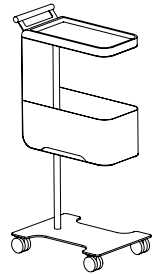

BUDDY O

The Buddy O version features a top in solid beech and an ergonomic wooden push arm. There is no electrical connection.