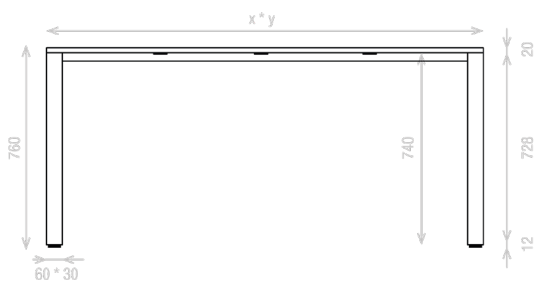

FRAME

Steel tube frame with recessed, hidden rails. Epoxy coated in RAL colour according to colour collection. Fitted with plastic caps with adjustable feet, black PA. Rails fitted with metal mounting plates (number of plates depends on the table).

TABLE TOP

Table top type Laminated chipboard

Table top thickness 20 mm

Table top construction Top surface HPL. Chipboard core with white cover layer underneath. Matching edging in rounded ABS.

Corners Four rounded corners with 2 mm radius.

TABLE CONSTRUCTION

The table top is attached to the frame with screws. The frame is fitted with several welded plates with 2 holes each, so the screws clamp the table top onto the frame.

Subject to change without notice, latest update 2021-08, all images shown are for illustration purposes only