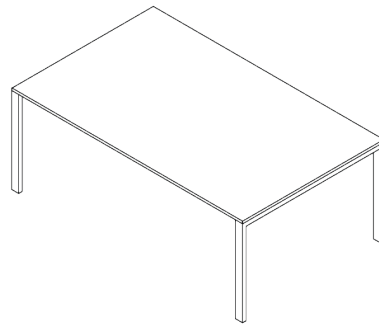

FRAME

Steel tube frame with recessed, hidden rails. Epoxy coated in RAL colour according to colour collection. Fitted with plastic caps with adjustable feet, black PA. Rails fitted with metal mounting plates (number of plates depends on the table).

TABLE TOP

Table top type Laminated chipboard

Table top thickness 20 mm

Table top construction Top surface HPL. Chipboard core with white cover layer underneath. Matching edging in rounded ABS.

Corners Four rounded corners with 2 mm radius.

TABLE CONSTRUCTION

The table top is attached to the frame with screws. The frame is fitted with several welded plates with 2 holes each, so the screws clamp the table top onto the frame.

Subject to change without notice, latest update 2021-08, all images shown are for illustration purposes only